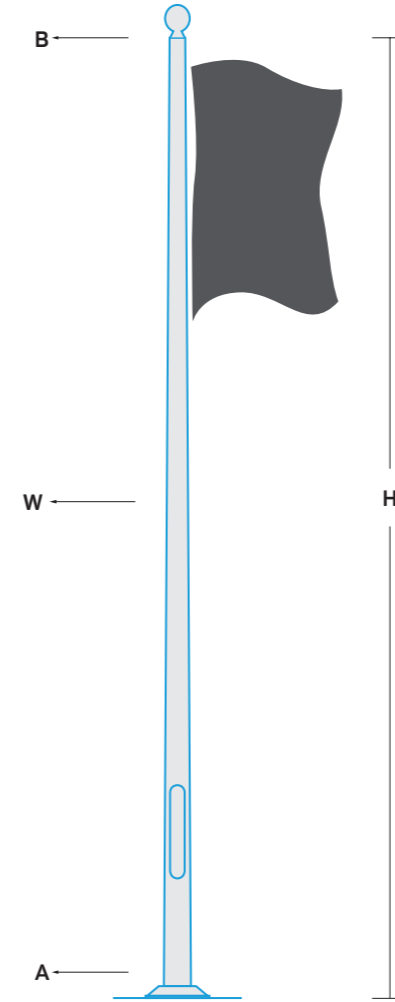

Ürün Kodu Product Code	Direk Yüksekliği Pole Height	Alt Çap Base Diameter	Üst Çap Spigot Diameter	Kalınlık Wall Thickness
	H	A	B	W
ALC165B.900	9m	165mm	76mm - 90mm	5mm
ALC165B.1000	10m	165mm	76mm - 90mm	5mm
ALC165B.1100	11m	165mm	76mm - 90mm	5mm
ALC165B.1200	12m	165mm	76mm - 90mm	5mm

* Katalogta yer alan direk ve konsol ölçüleri standart ölçülerdir. / Mast and console measurements in the catalog are standard measurements.
* Talep edilen tüm özel ölçüler hesaplamalar sonrası üretilmektedir. / All requested special metrics are produced after calculations.
* Statik hesaplamalar sonrasında Doğuş LED ölçülerde düzeltme hakkını saklı tutar. / After static calculations Doğuş LED reserves the right to correct the measurement.