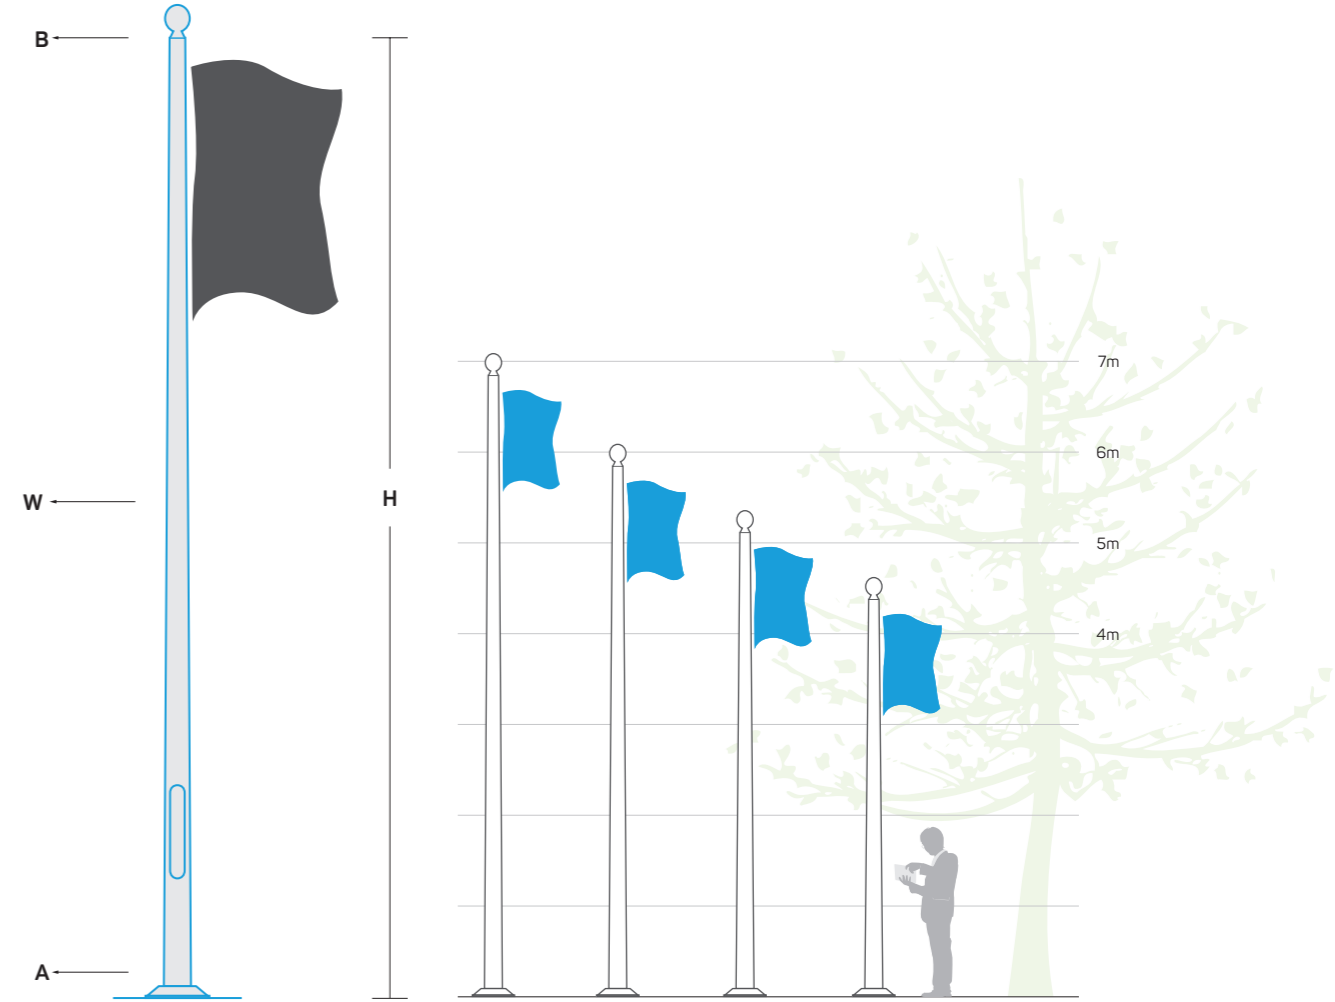

Ürün Kodu Product Code	Direk Yüksekliği Pole Height	Alt Çap Base Diameter	Üst Çap Spigot Diameter	Kalınlık Wall Thickness
	H	A	B	W
ALC122B.400	4m	122mm	60mm - 76mm	3mm
ALC122B.500	5m	122mm	60mm - 76mm	3mm
ALC122B.600	6m	122mm	60mm - 76mm	3mm
ALC122B.700	7m	122mm	60mm - 76mm	3mm

* Katalogta yer alan direk ve konsol ölçüleri standart ölçülerdir. / Mast and console measurements in the catalog are standard measurements.

* Talep edilen tüm özel ölçüler hesaplamalar sonrası üretilmektedir. / All requested special metrics are produced after calculations.

* Statik hesaplamalar sonrasında Doğuş LED ölçülerde düzeltme hakkını saklı tutar. / After static calculations Doğuş LED reserves the right to correct the measurement.