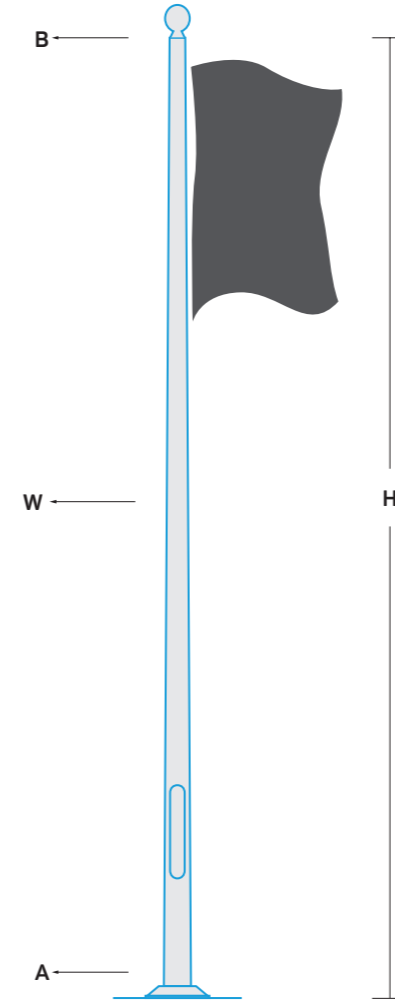

CE EN40 AI RAL

Ürün Kodu Product Code	Direk Yüksekliği Pole Height	Alt Çap Base Diameter	Üst Çap Spigot Diameter	Kalınlık Wall Thickness
	H	A	B	W
ALC148B.600	6m	148mm	76mm	4mm
ALC148B.700	7m	148mm	76mm	4mm
ALC148B.800	8m	148mm	76mm	4mm

* Katalogta yer alan direk ve konsol ölçüleri standart ölçülerdir. / Mast and console measurements in the catalog are standard measurements.
* Talep edilen tüm özel ölçüler hesaplamalar sonrası üretilmektedir. / All requested special metrics are produced after calculations.
* Statik hesaplamalar sonrasında Doğuş LED ölçülerde düzeltme hakkını saklı tutar. / After static calculations Doğuş LED reserves the right to correct the measurement.